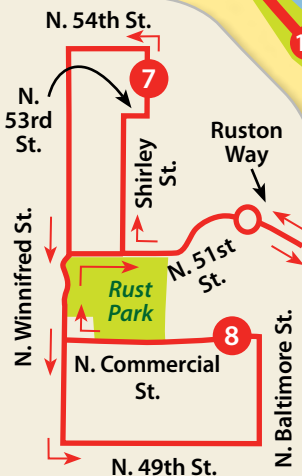

Puget Sound

Commencement Bay

Ruston

N 30th St

Ruston Way

N Schuster Pkwy (water-side)

N Schuster Pkwy (hill-side)

S 4th St

Ruston Way

Marine Park

5K turnaround

N Schuster Pkwy (divided road with center median)

Tacoma

Downtown Tacoma

S 8th St

Dock St

Pacific Ave

705

16

5

Half Marathon 10K & 5K START/FINISH

- Half Marathon
- 10K
- 5K
- 1 Half Marathon mile marker
- 1 10K mile marker
- 1 5K mile marker