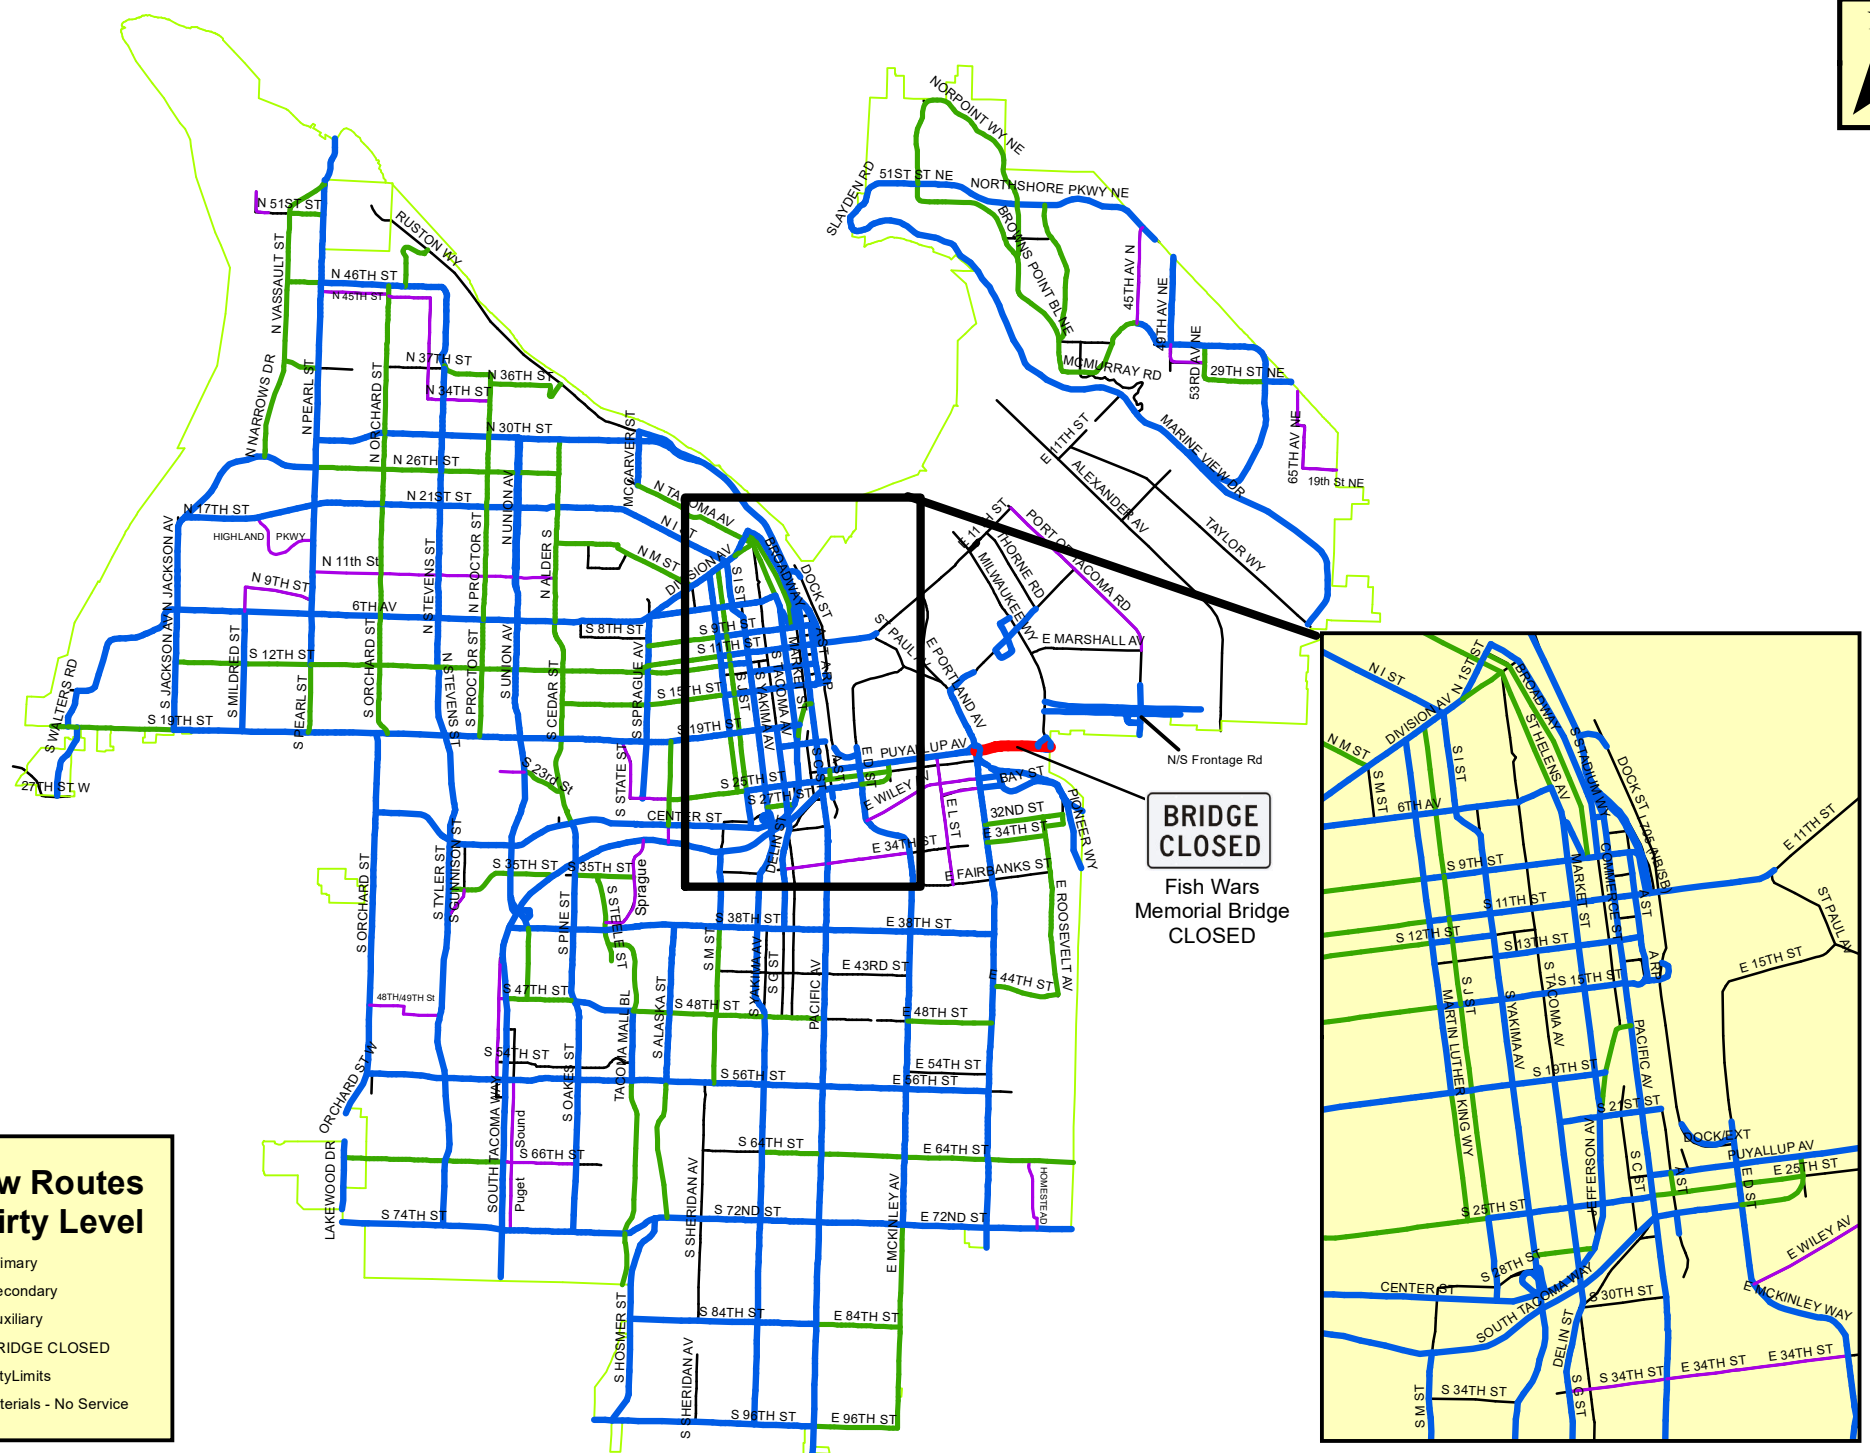

City of Tacoma - Snow Routes

Snow Routes Priority Level

- Primary
- Secondary
- Auxiliary
- BRIDGE CLOSED
- CityLimits
- Arterials - No Service

**BRIDGE
CLOSED**
Fish Wars
Memorial Bridge
CLOSED